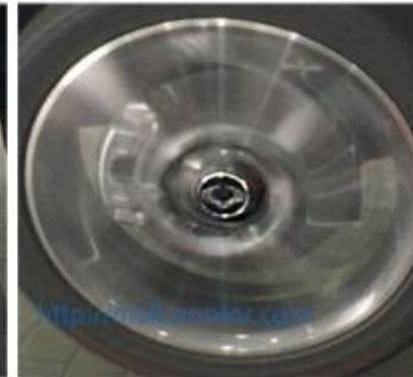

06. EXTERIOR

- **09AP034H00B** SPINNING WHEEL CAP (SET)
- **09AP034H00** SPINNING WHEEL CAP (1PCS)

- *Locate logo upward*
- *Visually noticeable effect as the symbol is always positioned correctly during packing & driving*
- *UV coating & special transparent coating after logo installation*
- *Completely waterproof*