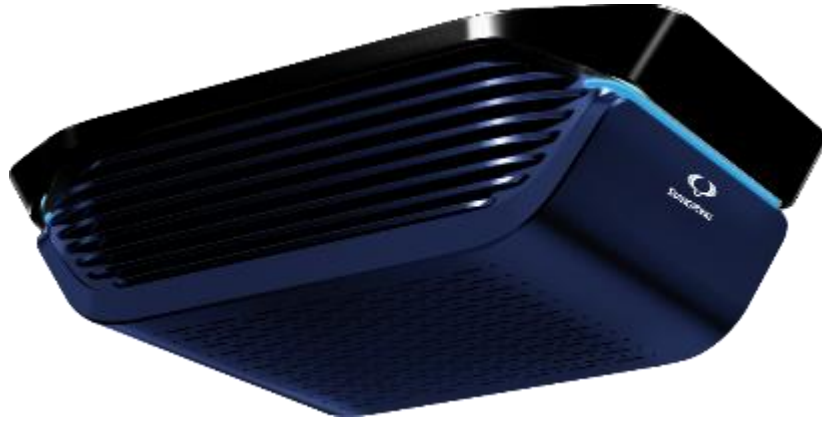

08. ELECTRICAL