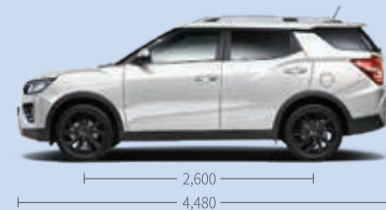

التجهيزات الداخلية

أبعاد

Standard (720l)

2nd row 40% folded (1,004l)

2nd row 60% folded (1,156l)

2nd row fully folded (1,440l)