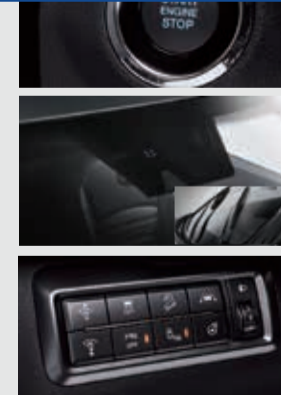

التجهيزات الداخلية