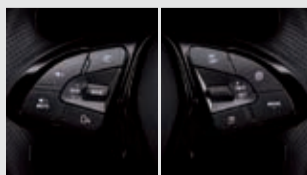

أبعاد

Standard (720l)

2nd row 40% folded (1,004l)

2nd row 60% folded (1,156l)

2nd row fully folded (1,440l)