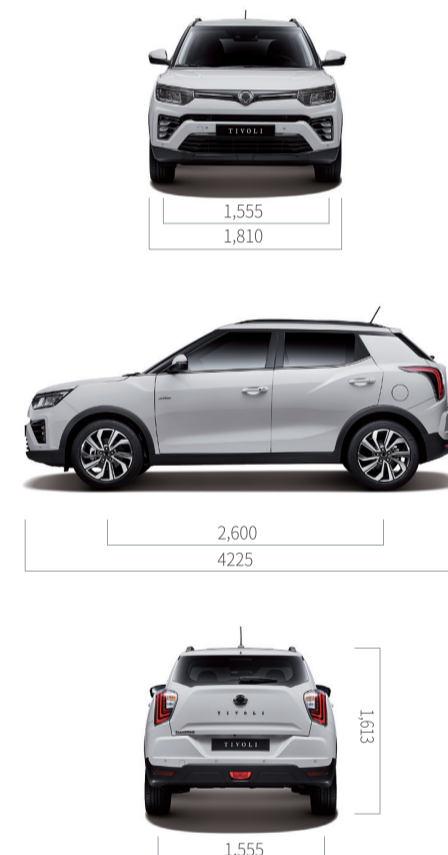

PREMIUM بريميوم	FULL فول أبشن	MIDDLE نصف أبشن	
المحرك				
Engine drive brake				محرك بنزين 1.6 لتر (128 حصان و 160 نيوتن/متر)
E-xgi 160 engine (128ps, 160nm)	*	*	*	
6 speed automatic transmission	*	*	*	كمييو اوتوماتك 6 سرعات
Fuel tank capacity - 47l	*	*	*	خزان وقود 47 لتر
Brake ventilated front disc - rear break disc	*	*	*	الفرامل الامامي قرص ديسك مهواة - الفرامل الخلفي قرص
Macpherson front suspension, torsion bar rear suspension	*	*	*	نظام التعليق أمامي ماكفيرسون، التعليق الخلفي قضيب الالتواء
عجلة القيادة				
Steering wheel				
Steering effort (normal, sport, comfort) - smart steer (switch layout change)	*	*	*	جهد التوجيه (عادي ، رياضي ، مريح) - مقود ذكي (تبدل تخطيط التغيير)
mechanical steering column lock	*	*	*	قفل عمود التوجيه الميكانيكي
Telescopic steering	*			عمود التوجيه التلسكوبي
Manual tilt s/wheel	*	*	*	عمود التوجيه قفل يدوي
Leather strg wheel	*	*	*	غلاف عجلة التوجيه من الجلد
العجلات و الإبطار				
Wheel & tire				
16" alloy wheel + 205/65r tyres			*	إطار الومنيوم 16" عجلات 65/205
18" alloy wheel 6.5x18-diamond cut + 215/r18 tyres		*		
18" alloy wheel 6.5x18-black diamond cut + 215/r18 tyres	*			إطار الومنيوم 18" عجلات 50/215 اسود
التجهيزات الخارجية				
Exterior				
Body color outside door handle	*	*	*	لون مقبض الباب نفس لون خارجي
Outside mirror electric foldable + led turn signal lamp	*	*		المرآة خارجية قابلة للطي الكهربائية + مصباح إشارة الانعطاف لاد
Garn-air spoil	*	*	*	جناح خلفي
Black fashion rail		*		سكة سقف سوداء
Black fashion rail + sun roof	*			سكة سقف سوداء مع فتحة سقف
Tinted windshield front glass, tinted privacy glass (rear door, tailgate)	*	*	*	الزجاج الأمامي معجون ، زجاج معجون معتم (الباب الخلفي ، البوابة الخلفية)
التجهيزات الداخلية				
interior				
Flat woven cloth seat height adjustable with central armrest			*	مقعد كسوة قماش قابل للتعديل ارتفاع يدوي مع مسند الذراع المركزي
Tpu with driver seat height adjustable with central armrest		*		مقعد كسوة قماش و جلد صناعي قابل للتعديل ارتفاع يدوي مع مسند الذراع المركزي
Leather cover seat ventilate front power adjustable with central armrest	*			مقعد كسوة جلد طبيعيي تعديل كهربائي مع مسند الذراع المركزي
Luggage side cover	*			غطاء للأمتعة قابلة للتعديل والارتفاع
Luggage cover roll screen	*			غطاء الأمتعة رول
Car mat	*			فرشاة
عوامل الامان				
Safety				
Anti-lock braking system (abs) (ebd)		*	*	نظام فرامل مانع للالتغلق (ABS) (EBD)
esp (with hdc & abs & asr & bas & hsa & arp & ess)	*			مانع انزلاق
driver airbag passenger airbag with off switch	*	*	*	وسادة هوائية للسائق و للراكب الامامي قابلة للغلق
الأدوات الكهربائية				
Electrics & instruments				
Rds audio pack 2din(mp3)+rds+ bluetooth hands free + ipod function			*	جهاز راديو RDS USB بلوتوث واعدادات ايبود
8" smart audio + camera + bluetooth hands free + carplay + rds + ipod function + gps ant	*	*		جهاز راديو شاشة 8" كاميرا، بلوتوث ، اعدادات ايبود ، كار بلاي، RDS GPS
Dual rekes with burglar alarm			*	مفتاح ريموت طلبات مزدوجة بجهاز إنذار ضد السرقة
Smart key immobilizer system dual rekes with burglar alarm	*	*		مفتاح سمارت ريموت طلبات مزدوجة بجهاز إنذار ضد السرقة " بلمة"
Trip computer 3.5" lcd cluster	*	*	*	شاشة جهاز كمبيوتر الرحلة في العداد 3.5 "
10.25" hd color tft cluster	*			العداد شاشة 10.25 "
Wireless charger	*			شحن نقال وايرلس
Power window, driver 1-touch down			*	نوافذ كهربائية ، سائق فتح ضغطة 1
Power window, driver 1-touch down + new ip & dr trim mood lamp	*	*	*	نوافذ كهربائية ، سائق فتح ضغطة 2 مع ائارة ليليةداخلية بتغيير الوان
Manual air conditioner			*	تكييف يدوي
Dual zone auto aircon	*	*		تكييف دجيتال منفصل المنطقتين
Head lamp level adjustable + high beam self-return type multi-functional switch			*	مصباح امامي عدسة مستوى قابل للتعديل + شعاع عالي ذاتي الإرجاع مفتاح متعدد الوظائف
Full led head lamps level adjustable	*	*		مصابيح أمامية LED كاملة مستوى قابلة للتعديل
Daytime running system - led	*	*	*	نظام التشغيل النهاري حاجب - LED
Front fog lamp bulb			*	كشاف ضباب
Front fog lamp led	*	*		كشاف ضباب LED
Parking aid system rear			*	حساسات اصطفاف خلفية
Parking aid system front rear	*	*		حساسات اصطفاف خلفية و امامية